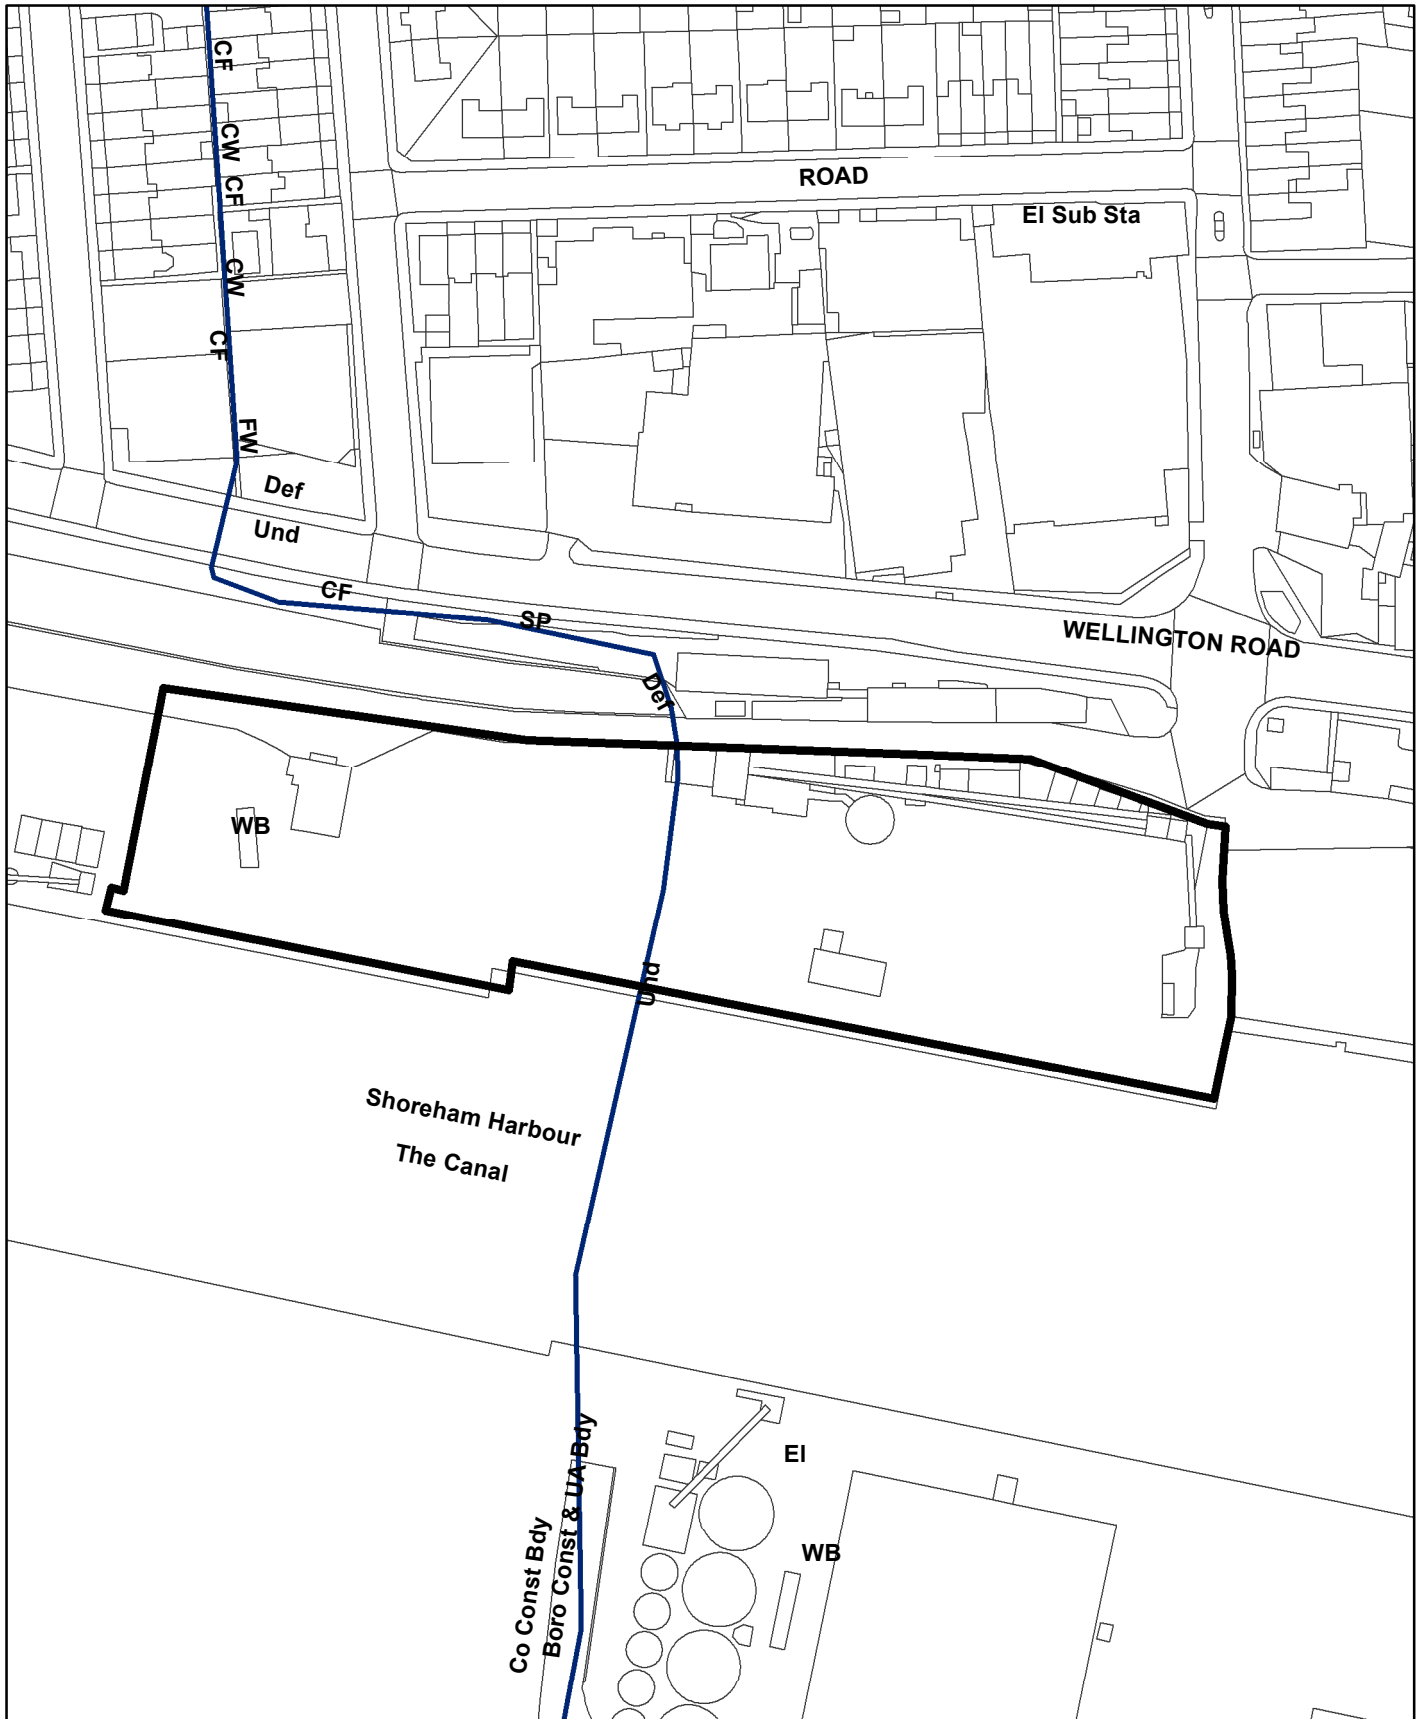

BH2019 01422 - Cemex Brighton Plant And Wharf, Basin Road

Scale: 1:1,500